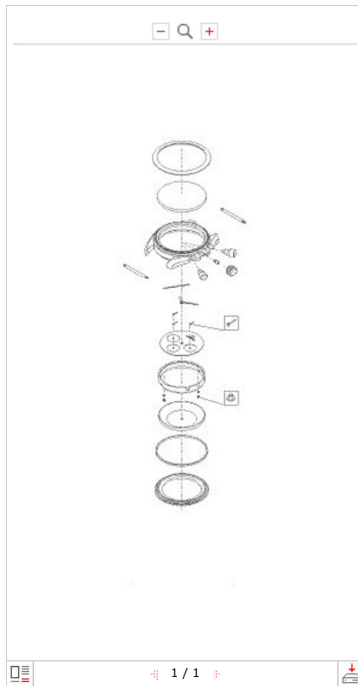

STEEL CASE C.321 | 055ST1050012

	063PW5139	GLASS PLEXI BLACK RING D34.13 H5.1
	064PP2001001	DIAL BLACK PT.LUM.C.321 SPEED.
	064PP2001001A	DIAL BLACK PT.LUM.321SYMB APPL PROF
	064PP2001001AS	DIAL BLACK PT.LUM.321 SYM AP W.PROF
	065PP3915	HANDS H.M.020 14,0
	066PP0100	SEC.HANDS CAL.321 14.25
	066PP3921	SEC.HANDS CAL.0321 14.25
	066TP3922	HAND SM.SEC.COUNT. CAL.0321 4.00
	066TP3923	HAND MIN.COUNT. CAL.0321 4.00
	066TP3924	HAND H.COUNT. CAL.0321 4.00
	<b>067PP00042</b>	<b>KIT HANDS</b>
	065PP3915	HANDS H.M.020 14,0
	066PP0100	SEC.HANDS CAL.321 14.25
	066TP3922	HAND SM.SEC.COUNT. CAL.0321 4.00
	066TP3923	HAND MIN.COUNT. CAL.0321 4.00
	066TP3924	HAND H.COUNT. CAL.0321 4.00
	068ST2208 (x2)	SPRING-BAR
	068ST4873	SPRING-BAR
	069ST43018	STEEL CROWN
	079032100C	ENLARGMENT RING
	082ST1450012DE	STEEL BEZEL DECIMAL